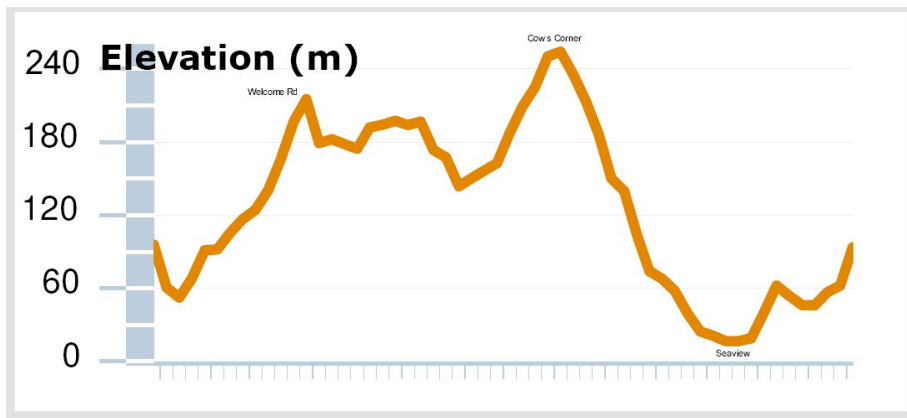

MASTERS and LADIES CYCLING CLUB

BINNEMANN CIRCUIT

40 KM

Start and Finish Arrangements at Seaview Road – Farm School:

DRAWING NOT TO SCALE