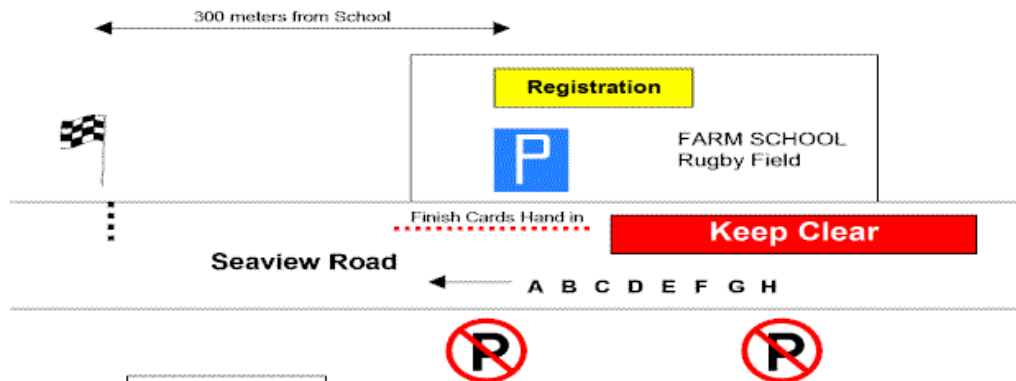

MASTERS and LADIES CYCLING CLUB

BINNEMANN CIRCUIT

40 KM

Start and Finish Arrangements at Seaview Road – Farm School:

DRAWING NOT TO SCALE