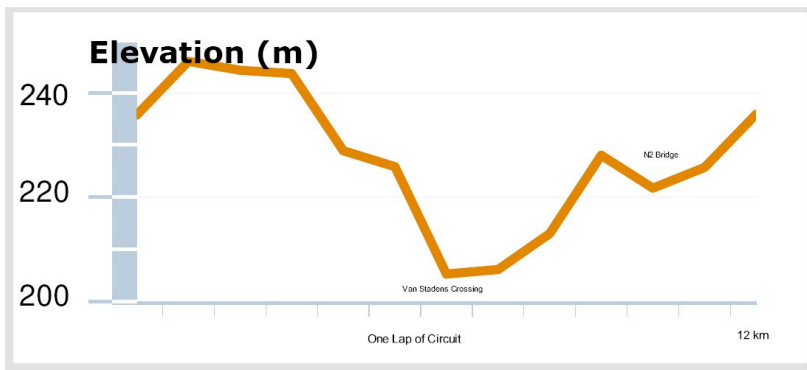

MASTERS and LADIES CYCLING CLUB

HI-TECH CIRCUIT x5

60 KM

Start and Finish Arrangements at Hi-Tech Automotive - Greenbushes