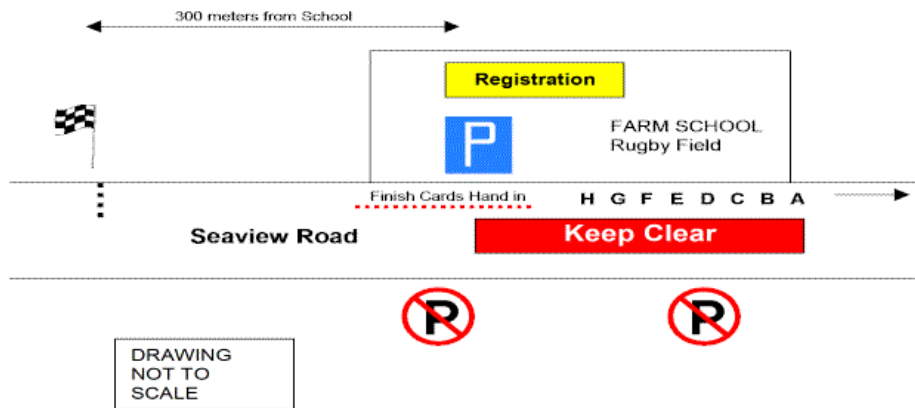

MASTERS and LADIES CYCLING CLUB

LONGBARN x3

36 KM

Start and Finish Arrangements at Farm School – Seaview Road

DRAWING NOT TO SCALE