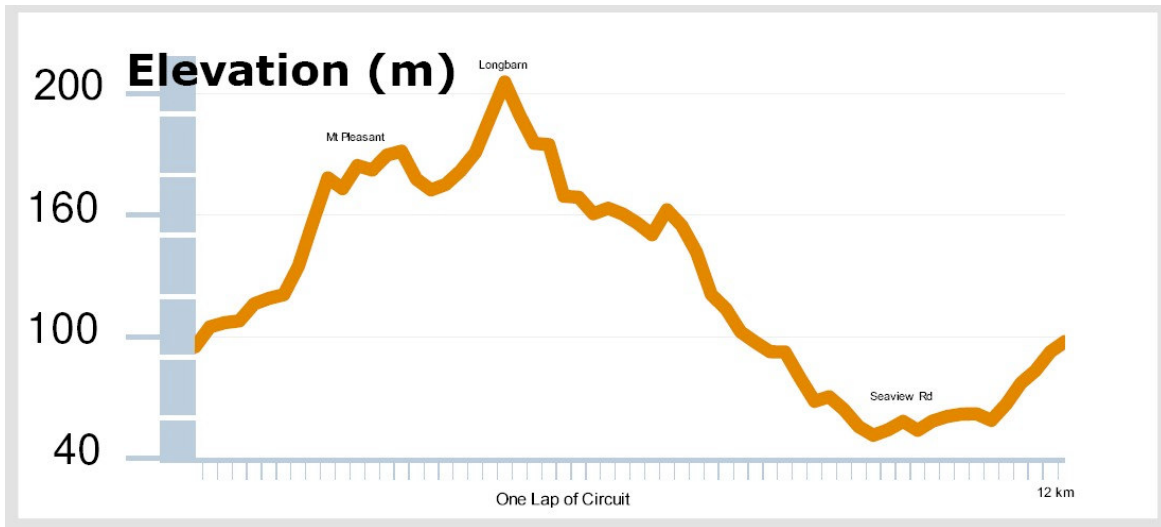

MASTERS and LADIES CYCLING CLUB

LONGBARN x3

36 KM

Start and Finish Arrangements at Farm School – Seaview Road

DRAWING NOT TO SCALE