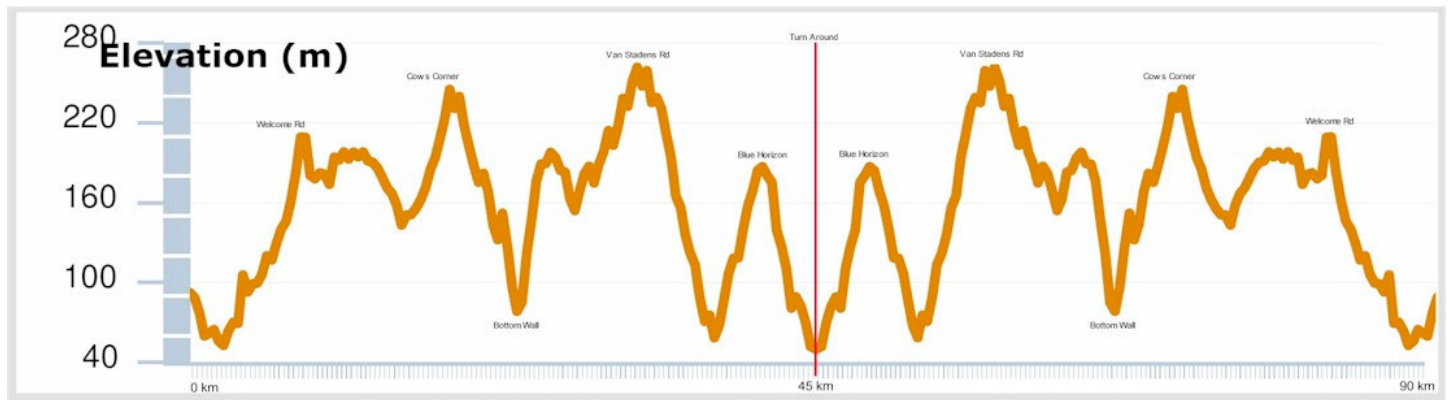

MASTERS and LADIES CYCLING CLUB

STEAK RACE

90 KM

Start and Finish Arrangements at Farm School – Seaview Road