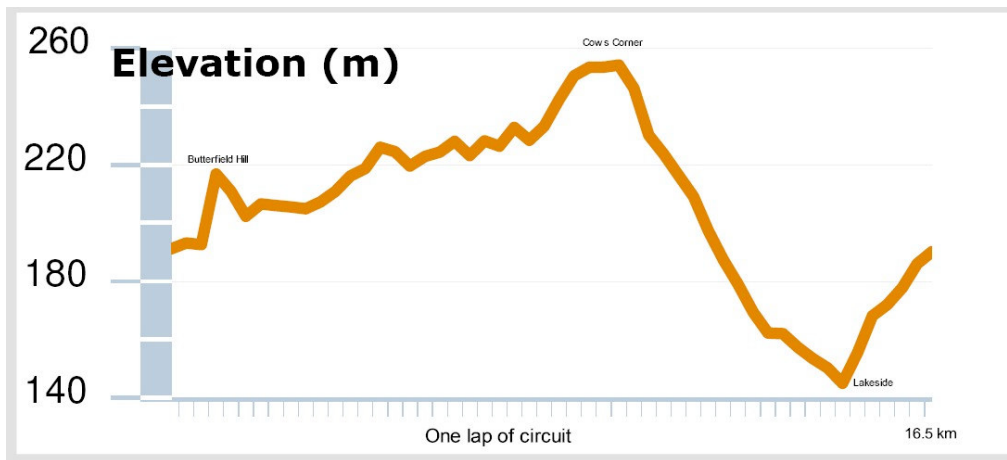

MASTERS and LADIES CYCLING CLUB

BUTTERFIELD CIRCUIT x4

66 KM

Start and Finish Arrangements at Chelsea Instant Lawns – Kragga Kamma Road: